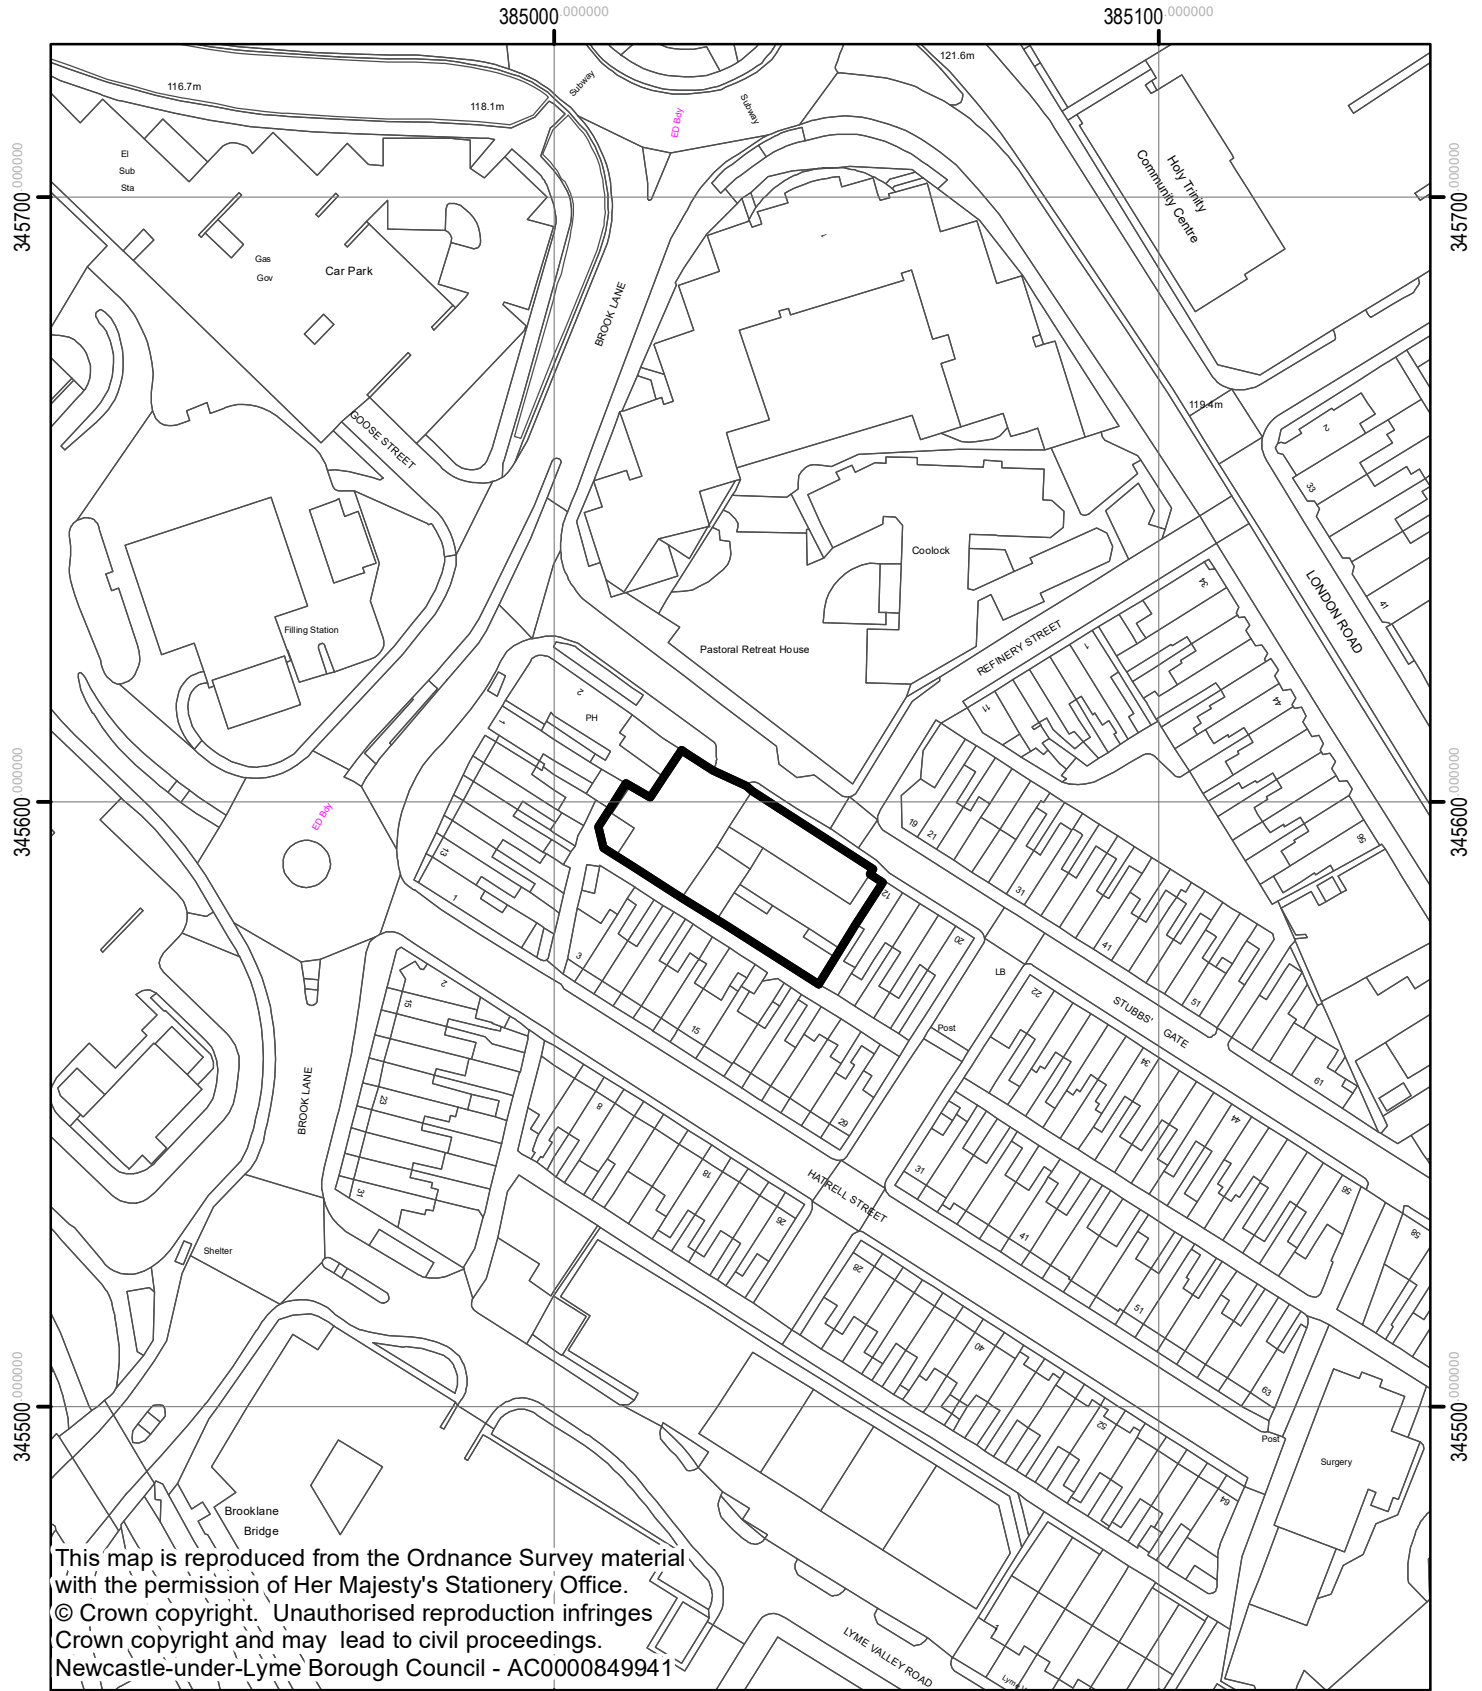

24/00475/DEEM3
International House
Stubbs Gate
Newcastle

This map is reproduced from the Ordnance Survey material with the permission of Her Majesty's Stationery Office.
© Crown copyright. Unauthorised reproduction infringes Crown copyright and may lead to civil proceedings.
Newcastle-under-Lyme Borough Council - AC0000849941